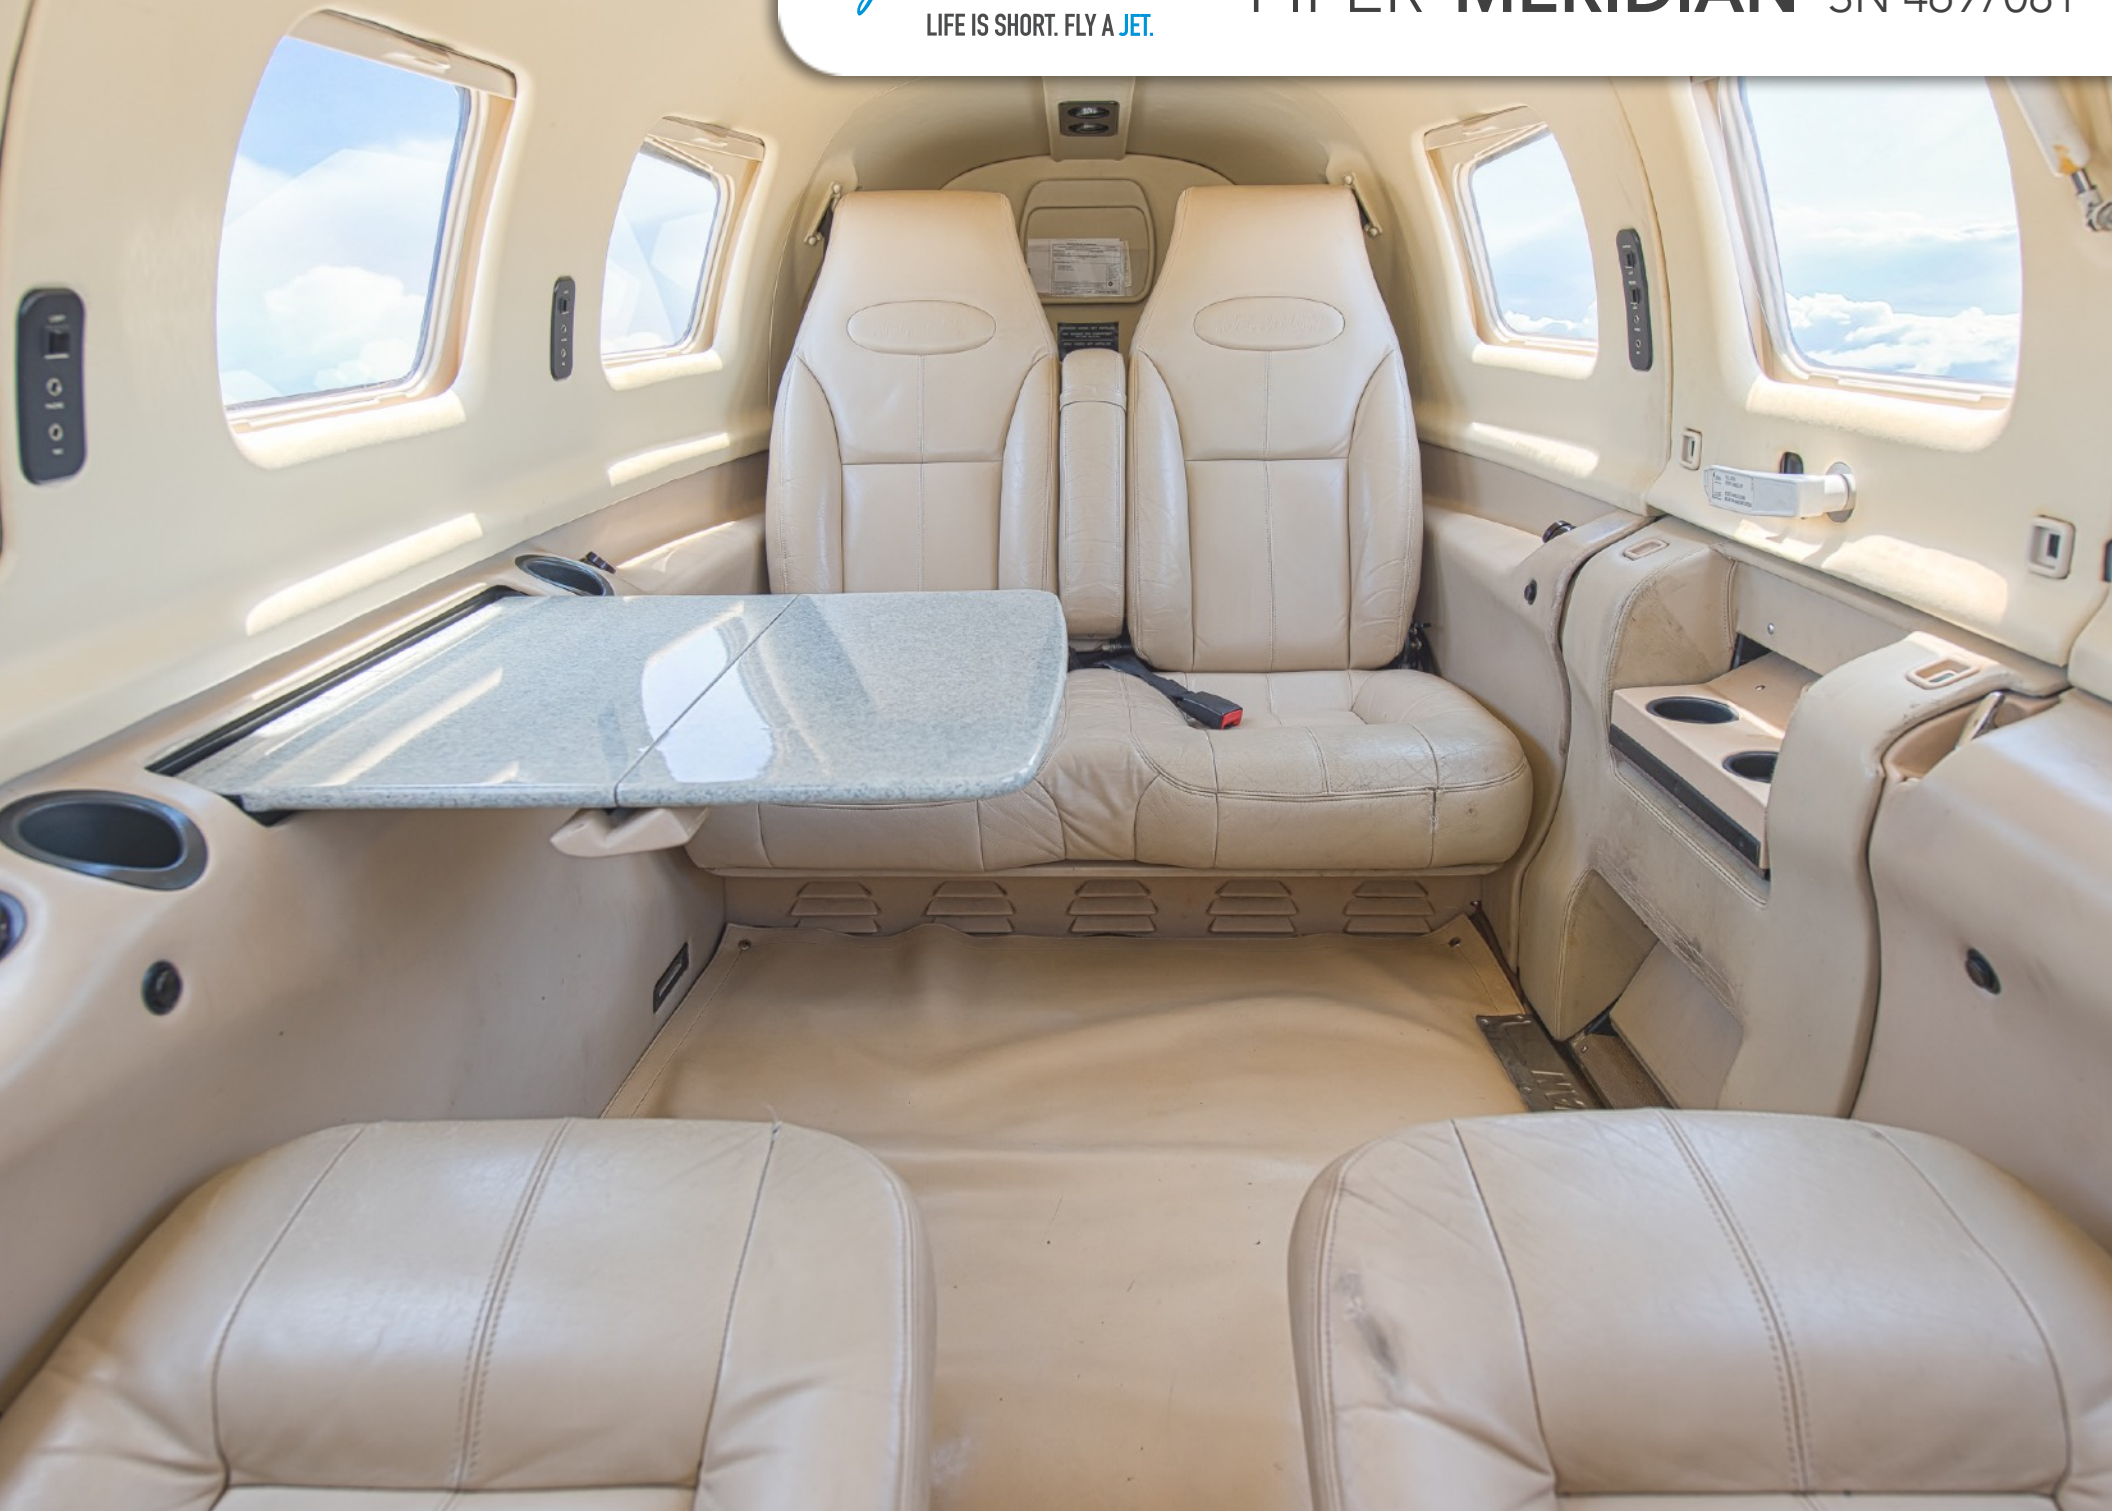

Jet **AVIVA**
LIFE IS SHORT. FLY A JET.

PIPER MERIDIAN SN 4697081